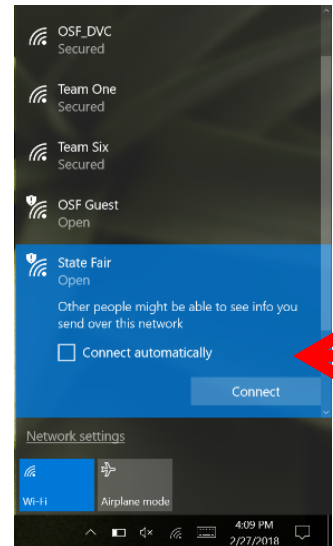

Wi-Fi Instructions

STATE FAIR PARK

1. While onsite, in your list of available wireless networks, connect to “State Fair.”
2. Depending on your device, the hotspot sign-up page may appear automatically. If it does not, launch a web browser and attempt to navigate to your destination of choice.

Welcome to State Fair Park, home of the Annual Oklahoma State Fair.

Please complete the form below for FREE Internet access.

Visitor Registration

* Email Address:

Communications: ☒ By registering, you are eligible for prize giveaways and will receive information from us about events, discounts and special offers as well as our e-newsletter.

* Confirm: ☒ I accept the [terms of use](#) and acknowledge that I am 13 years of age or older.

REGISTER