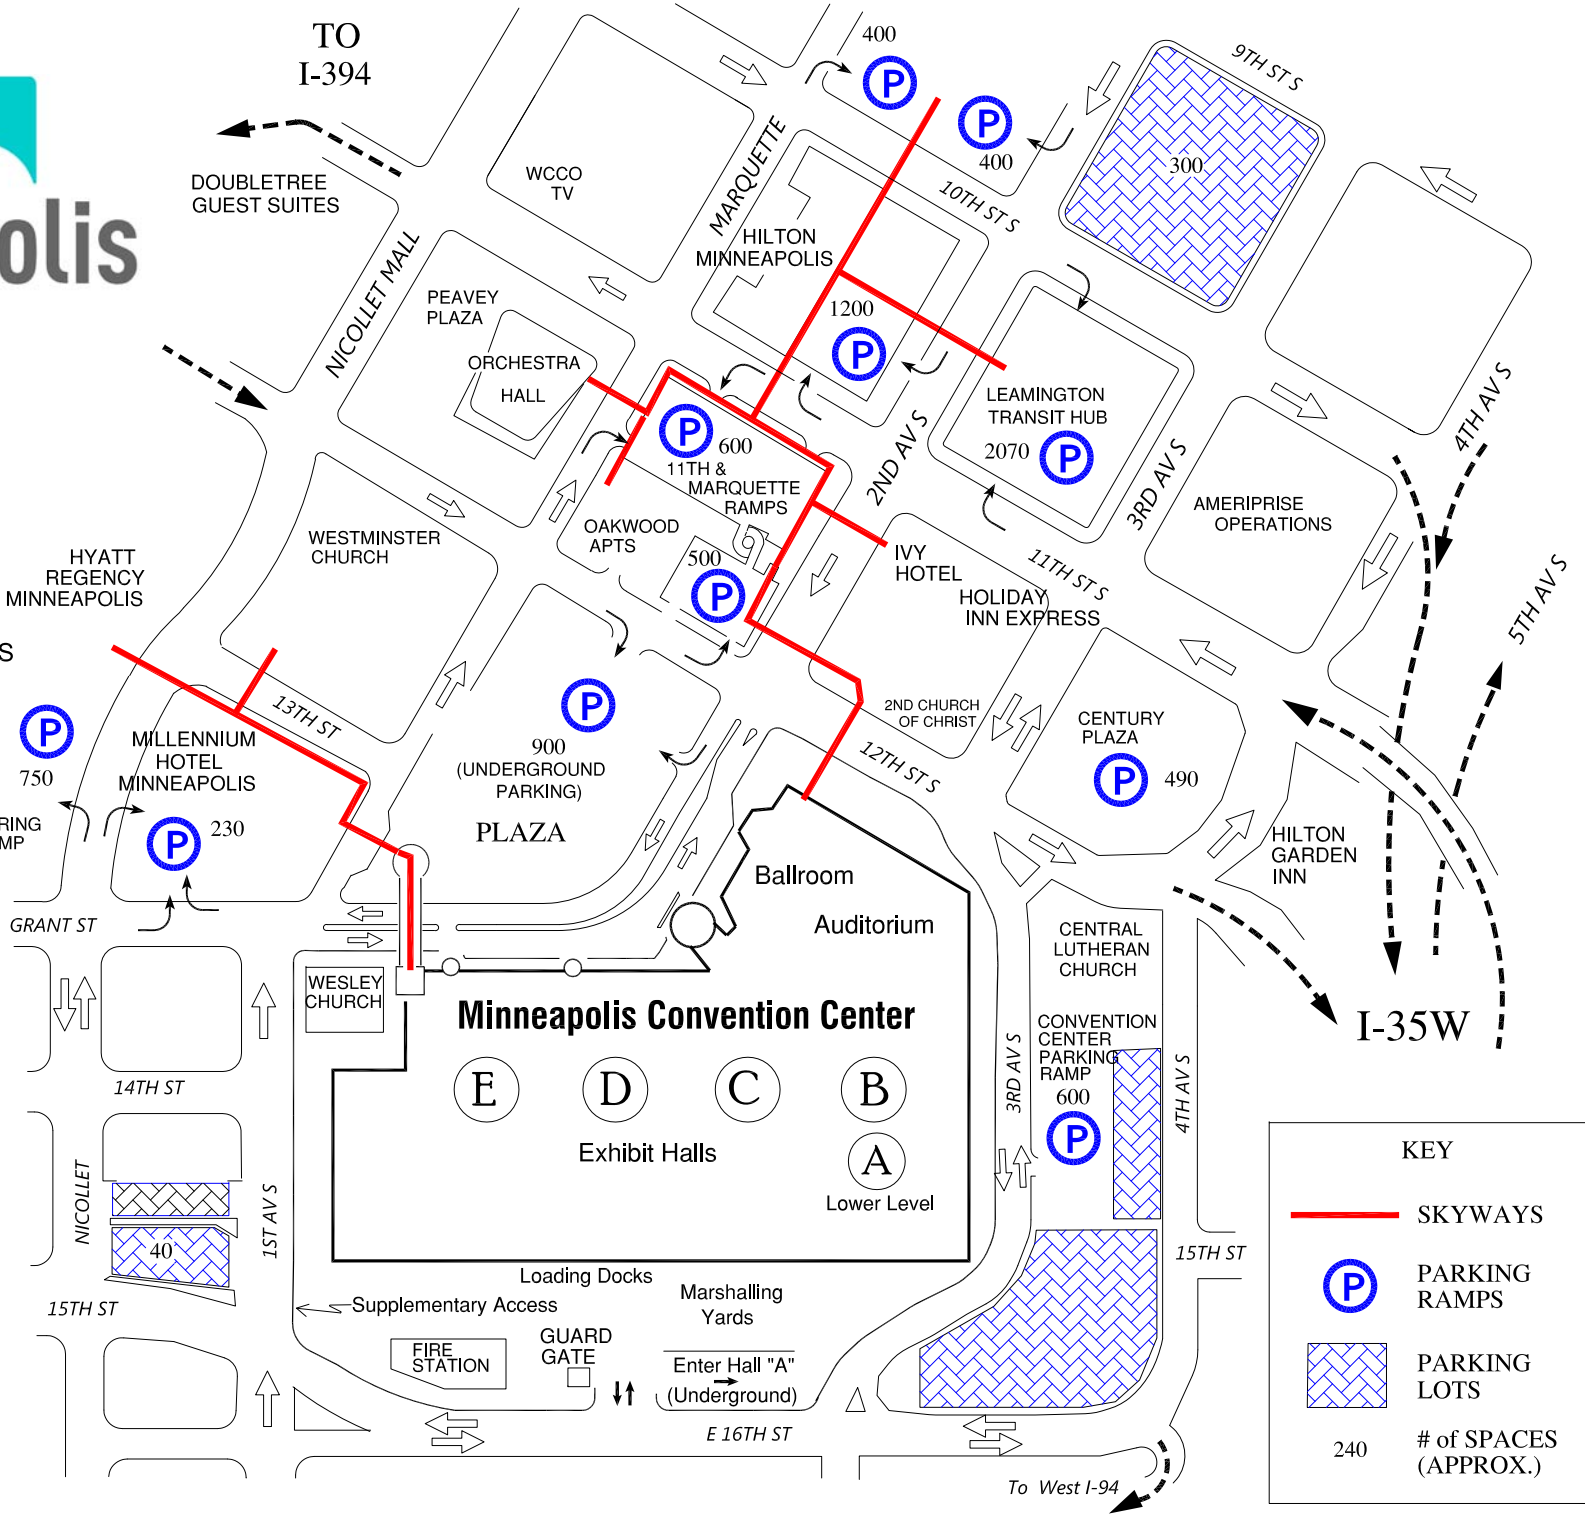

Minneapolis Convention Center

Parking & Skyway System

MUNICIPAL PARKING RAMPS

LEAMINGTON (673-9650)
 11TH & MARQUETTE (339-2554)
 PLAZA (339-9061)
 OPEN 6 A.M. - 11 P.M.
 OR LATER FOR EVENTS

OPEN WEEKENDS FOR ALL
 EVENTS AT ORCH. HALL
 AND CONVENTION CENTER

HILTON RAMP (673-9644)
 OPEN 24 HRS/DAY

SKYWAYS ARE OPEN
 M-F 6:30a - 10:00p
 SAT 9:30a - 8:00p
 SUN NOON - 6:00p

Mpls Traffic & Parking Services
 January 2013

KEY	
	SKYWAYS
	PARKING RAMPS
	PARKING LOTS
240	# of SPACES (APPROX.)