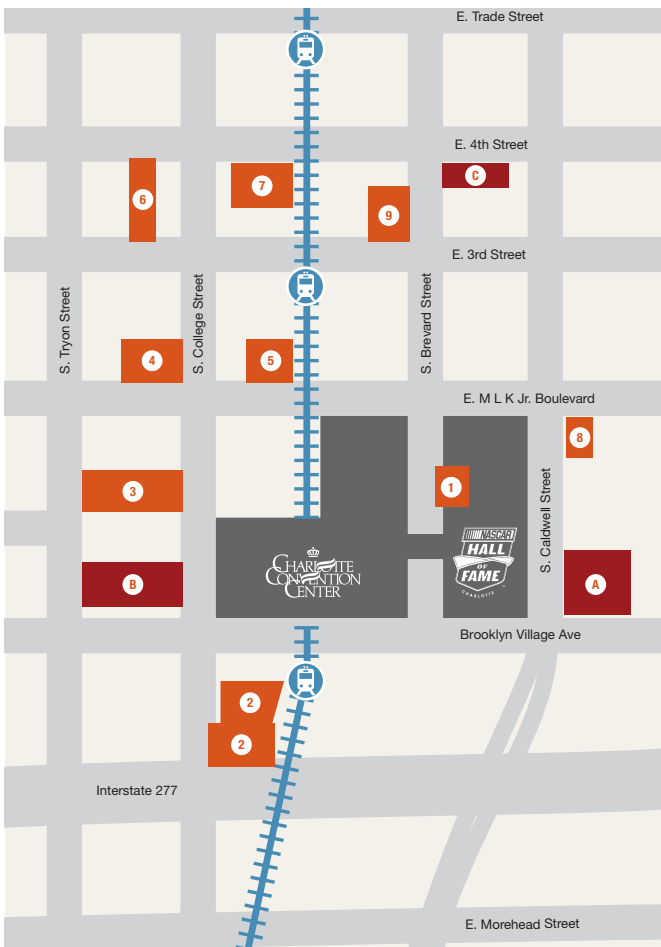

# LOADING DOCK & PARKING INFORMATION

Following is information about and directions to the Loading Dock at the Charlotte Convention Center.

There is only one way into the loading dock and one way out; detailed directions are below. Note that exhibitors cannot park personal vehicles in the loading dock. Once they have unloaded, exhibitors' vehicles must exit the loading area. Convention Center staff (usually in yellow jackets) will be on hand at the loading dock area to provide security and direction.

Directions to Convention Center Loading Dock (501 S. College St., Charlotte, NC 28202) [From I-85](#)

## Driving South from points North of Charlotte :

- Take Brookshire Freeway (Highway 16 South), Exit 36.
- Merge right onto the I-277 loop (John Belk Freeway).
- Take Brooklyn Village Ave, Exit 1E.
- Turn left on Brooklyn Village Ave and proceed 3 blocks.
- The Charlotte Convention Center loading dock will be on your right after you cross Brevard Street.

## Driving North from points South of Charlotte :

- Take Little Rock Road, Exit 32.
- Turn right at the bottom of the ramp.
- Turn right at the first traffic light.
- Turn left at the 2nd traffic light onto Wilkinson Boulevard (Hwy 74 East).
- Follow Wilkinson Boulevard as it becomes the I-277 loop (John Belk Freeway).
- Take College Street, Exit 1E.
- Turn right onto Brooklyn Village Ave.
- The Charlotte Convention Center loading dock will be on your left.