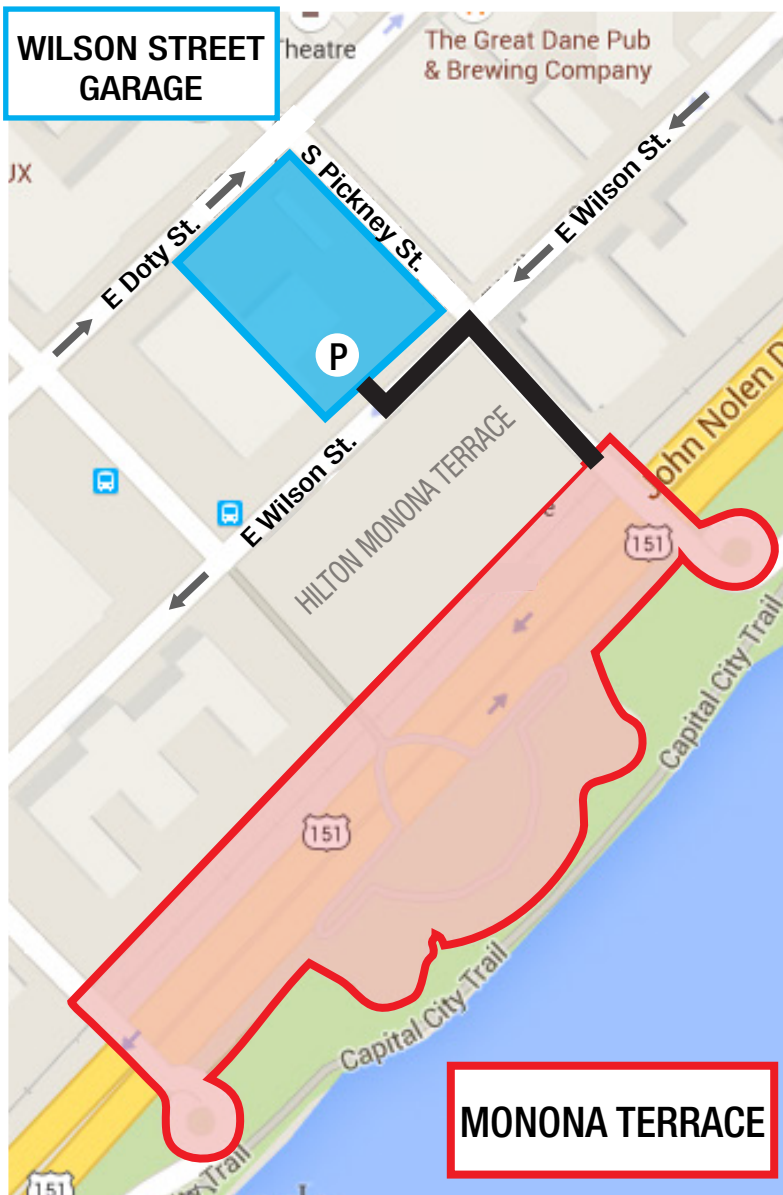

Exhibitor Parking Information

Wilson Street Garage

Wilson Street Garage

20 E Wilson Street
Madison, WI 53703

Free Parking Passes will be distributed by our on-site Show Managers. They will be downstairs, in the exhibition hall, near the electrical & decorator tables.

Entrance Locations:

20 E. Wilson Street
10 E. Doty Street

Hours of Validation

Saturday: 8:00 AM - 10:00 PM
Sunday: 8:00 AM - 10:00 PM

Ticket Instructions

When you enter the garage you will be given a 'spitter ticket'.