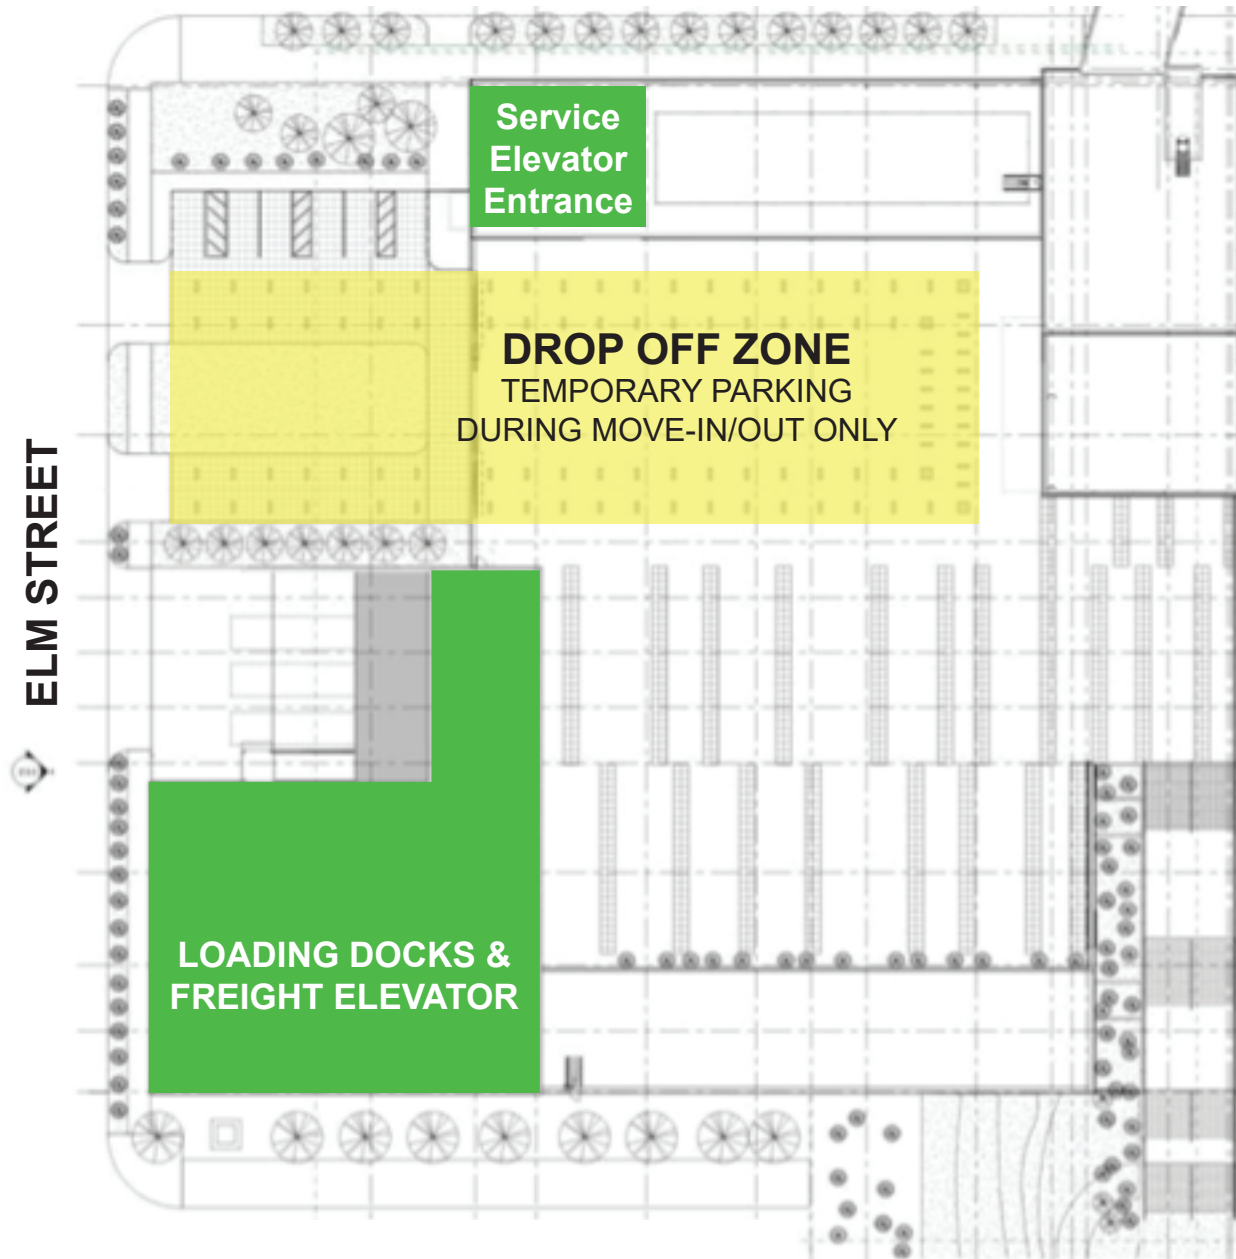

STREET LEVEL

LAWRENCE STREET

ELM STREET

Service
Elevator
Entrance

DROP OFF ZONE
TEMPORARY PARKING
DURING MOVE-IN/OUT ONLY

LOADING DOCKS &
FREIGHT ELEVATOR

EXHIBIT HALL / LOWER LEVEL

SERVICE
ELEVATOR

EXHIBIT HALL

JONES PARK
NO ACCESS

LOADING DOCK
FREIGHT ELEVATOR